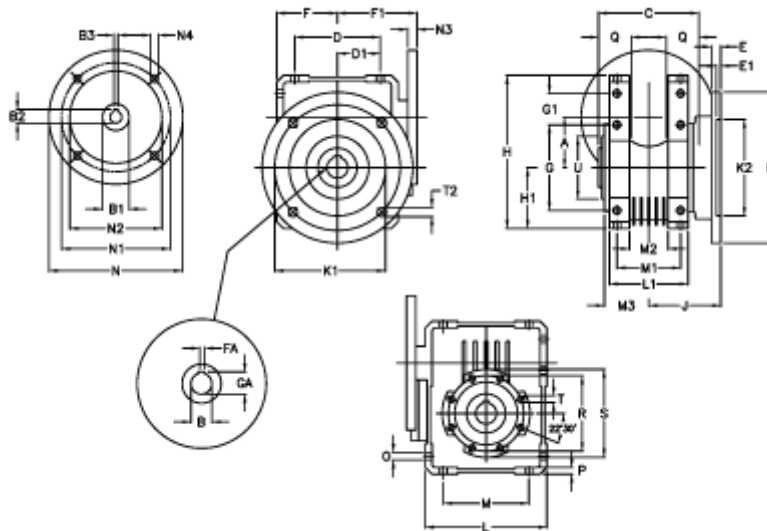

Article number: 392211004653116

Description: Worm Gear with Torque Limiter
W110 L1-UFC-46-P80 B14

Measures

A = 110.10	E = 20	H = 308.0	M = 184	N4 = 7	U = 130
B = 42	E1 = 12	H1 = 125.0	M1 = 115	O = 14.0	
B1 E7 = 19	F = 125	J = 131.5	M2 = 69	P = 14	
B2 = 21.8	F1 = 143	K = 280	M3 = 73.0	Q = 45	
B3 H9 = 6	FA = 12	K1 = 230	N = 120	R = 165	
C = 155	G = 184	K2 = 170	N1 = 100	S = 200	
D = 174.0	G1 = 58.0	L = 250	N2 = 80	T = M12x19	
D1 = 82.0	GA = 45.3	L1 = 143	N3 = 7.5	T2 = 13.0	